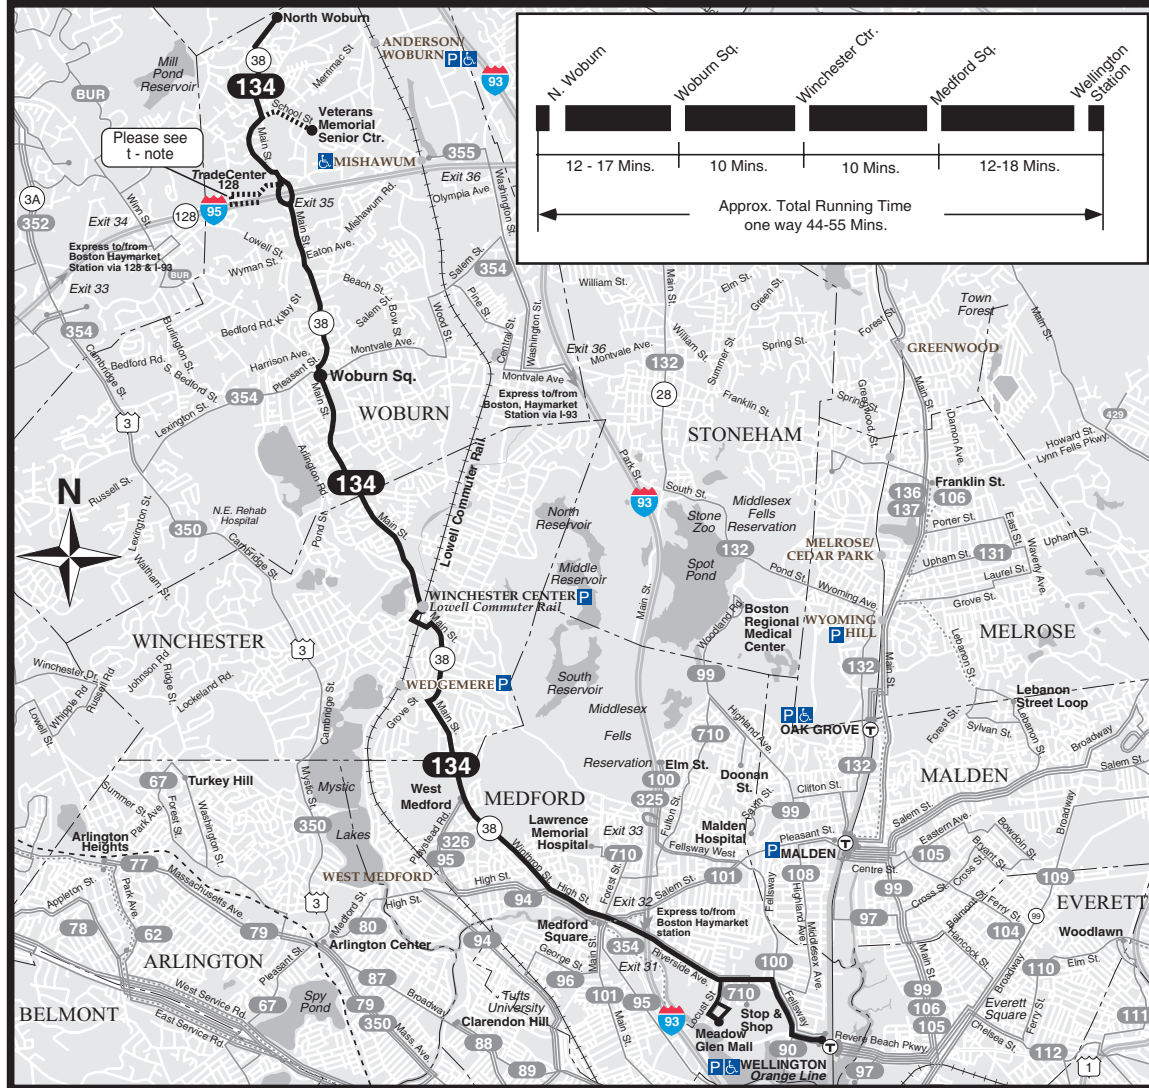

schedule change

T **Route 134** **North Woburn - Wellington Station**
via Woburn Sq., Winchester Ctr., Winthrop St., Medford Sq., Riverside Ave. & Meadow Glen Mall

Weekends only

134

SUMMER June 21, 2008 - August 29, 2008

North Woburn - Wellington Station
via Woburn Sq. & Winchester Ctr.

Serving: Veterans Memorial Senior Ctr., Woburn Sq., Medford Sq., Meadow Glen Mall, and connections to the Lowell Commuter Rail